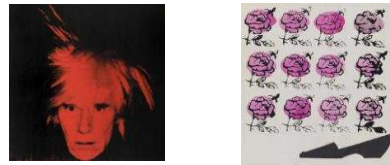

Westbourne Primary School

Art Key Artists 2023-2024

Year
1

Drawing- Spirals:
Molly Haslund

Painting- Simple Printmaking:
Andy Warhol

Sculpture- Playful Making:
Michelle Reader

Year
2

Drawing- Explore & Draw:
Alice Fox

Painting- Emotive:
Winston Branch

Sculpture- Stick Man:
Susanna Bauer

Year
3

**Drawing- Gestural Drawings with
Charcoal:**
Picasso

Painting- Paint, Cloth, Thread:
Alice Kettle

Sculpture- Making Animated Drawings:
Lucinda Schreiber